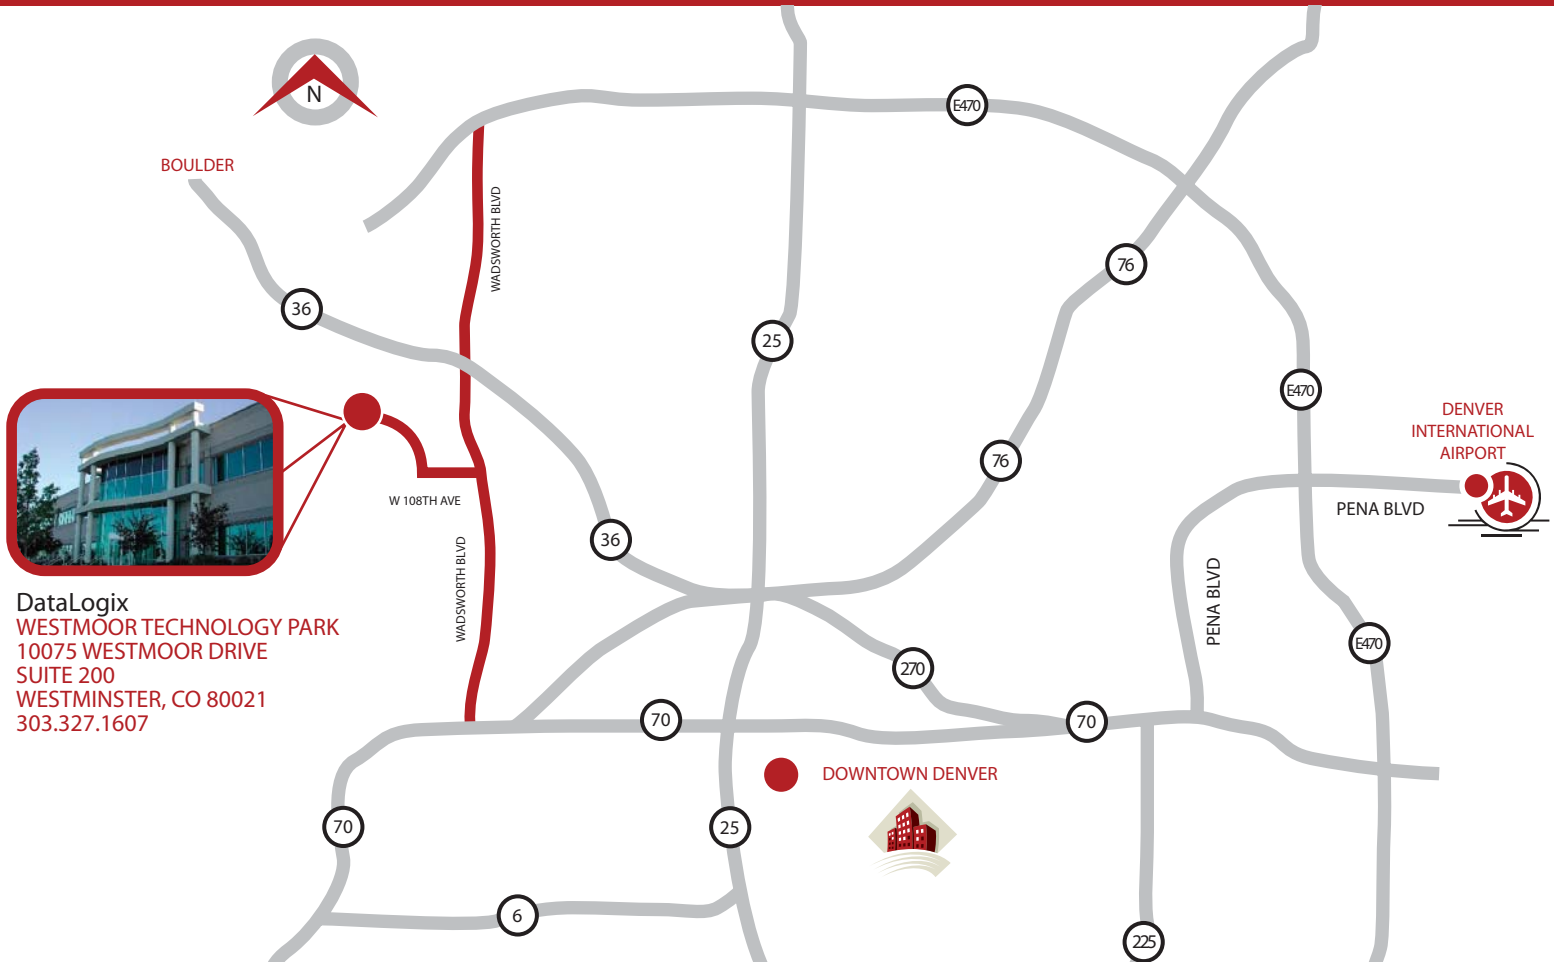

DRIVING DIRECTIONS TO DataLogix 303.327.1607

FROM DENVER INTERNATIONAL AIRPORT

- 1: Start out going South on PENA BLVD.
- 2: Merge onto I-70 W
- 3: Take the I-270 N exit- exit number 279- toward FT COLLINS.
- 4: Merge onto US-36 W.
- 5: Take the CO-121 exit toward US-287/BROOMFIELD/LAFAYETTE.
- 6: Turn LEFT onto WADSWORTH PKWY / CO-121 S / CO-128 W. Continue to follow WADSWORTH PKWY / CO-121 S
- 7: Turn RIGHT onto W 108TH AVE.
- 8: Turn SLIGHT RIGHT onto WESTMOOR DR.
- 9: End at 10075 Westmoor Dr Westminster, CO 80021, US

FROM DOWNTOWN DENVER

- 1: Take I-25 North
- 2: Merge onto US-36 W via EXIT 217 on the LEFT toward BOULDER.
- 3: Take the CO-121 exit toward US-287 / BROOMFIELD / LAFAYETTE.
- 4: Turn LEFT onto WADSWORTH PKWY / CO-121 S / CO-128 W. Continue to follow WADSWORTH PKWY / CO-121 S.
- 5: Turn RIGHT onto W 108TH AVE.
- 6: Turn SLIGHT RIGHT onto WESTMOOR DR.
- 7: End at 10075 Westmoor Dr Westminster, CO 80021, US